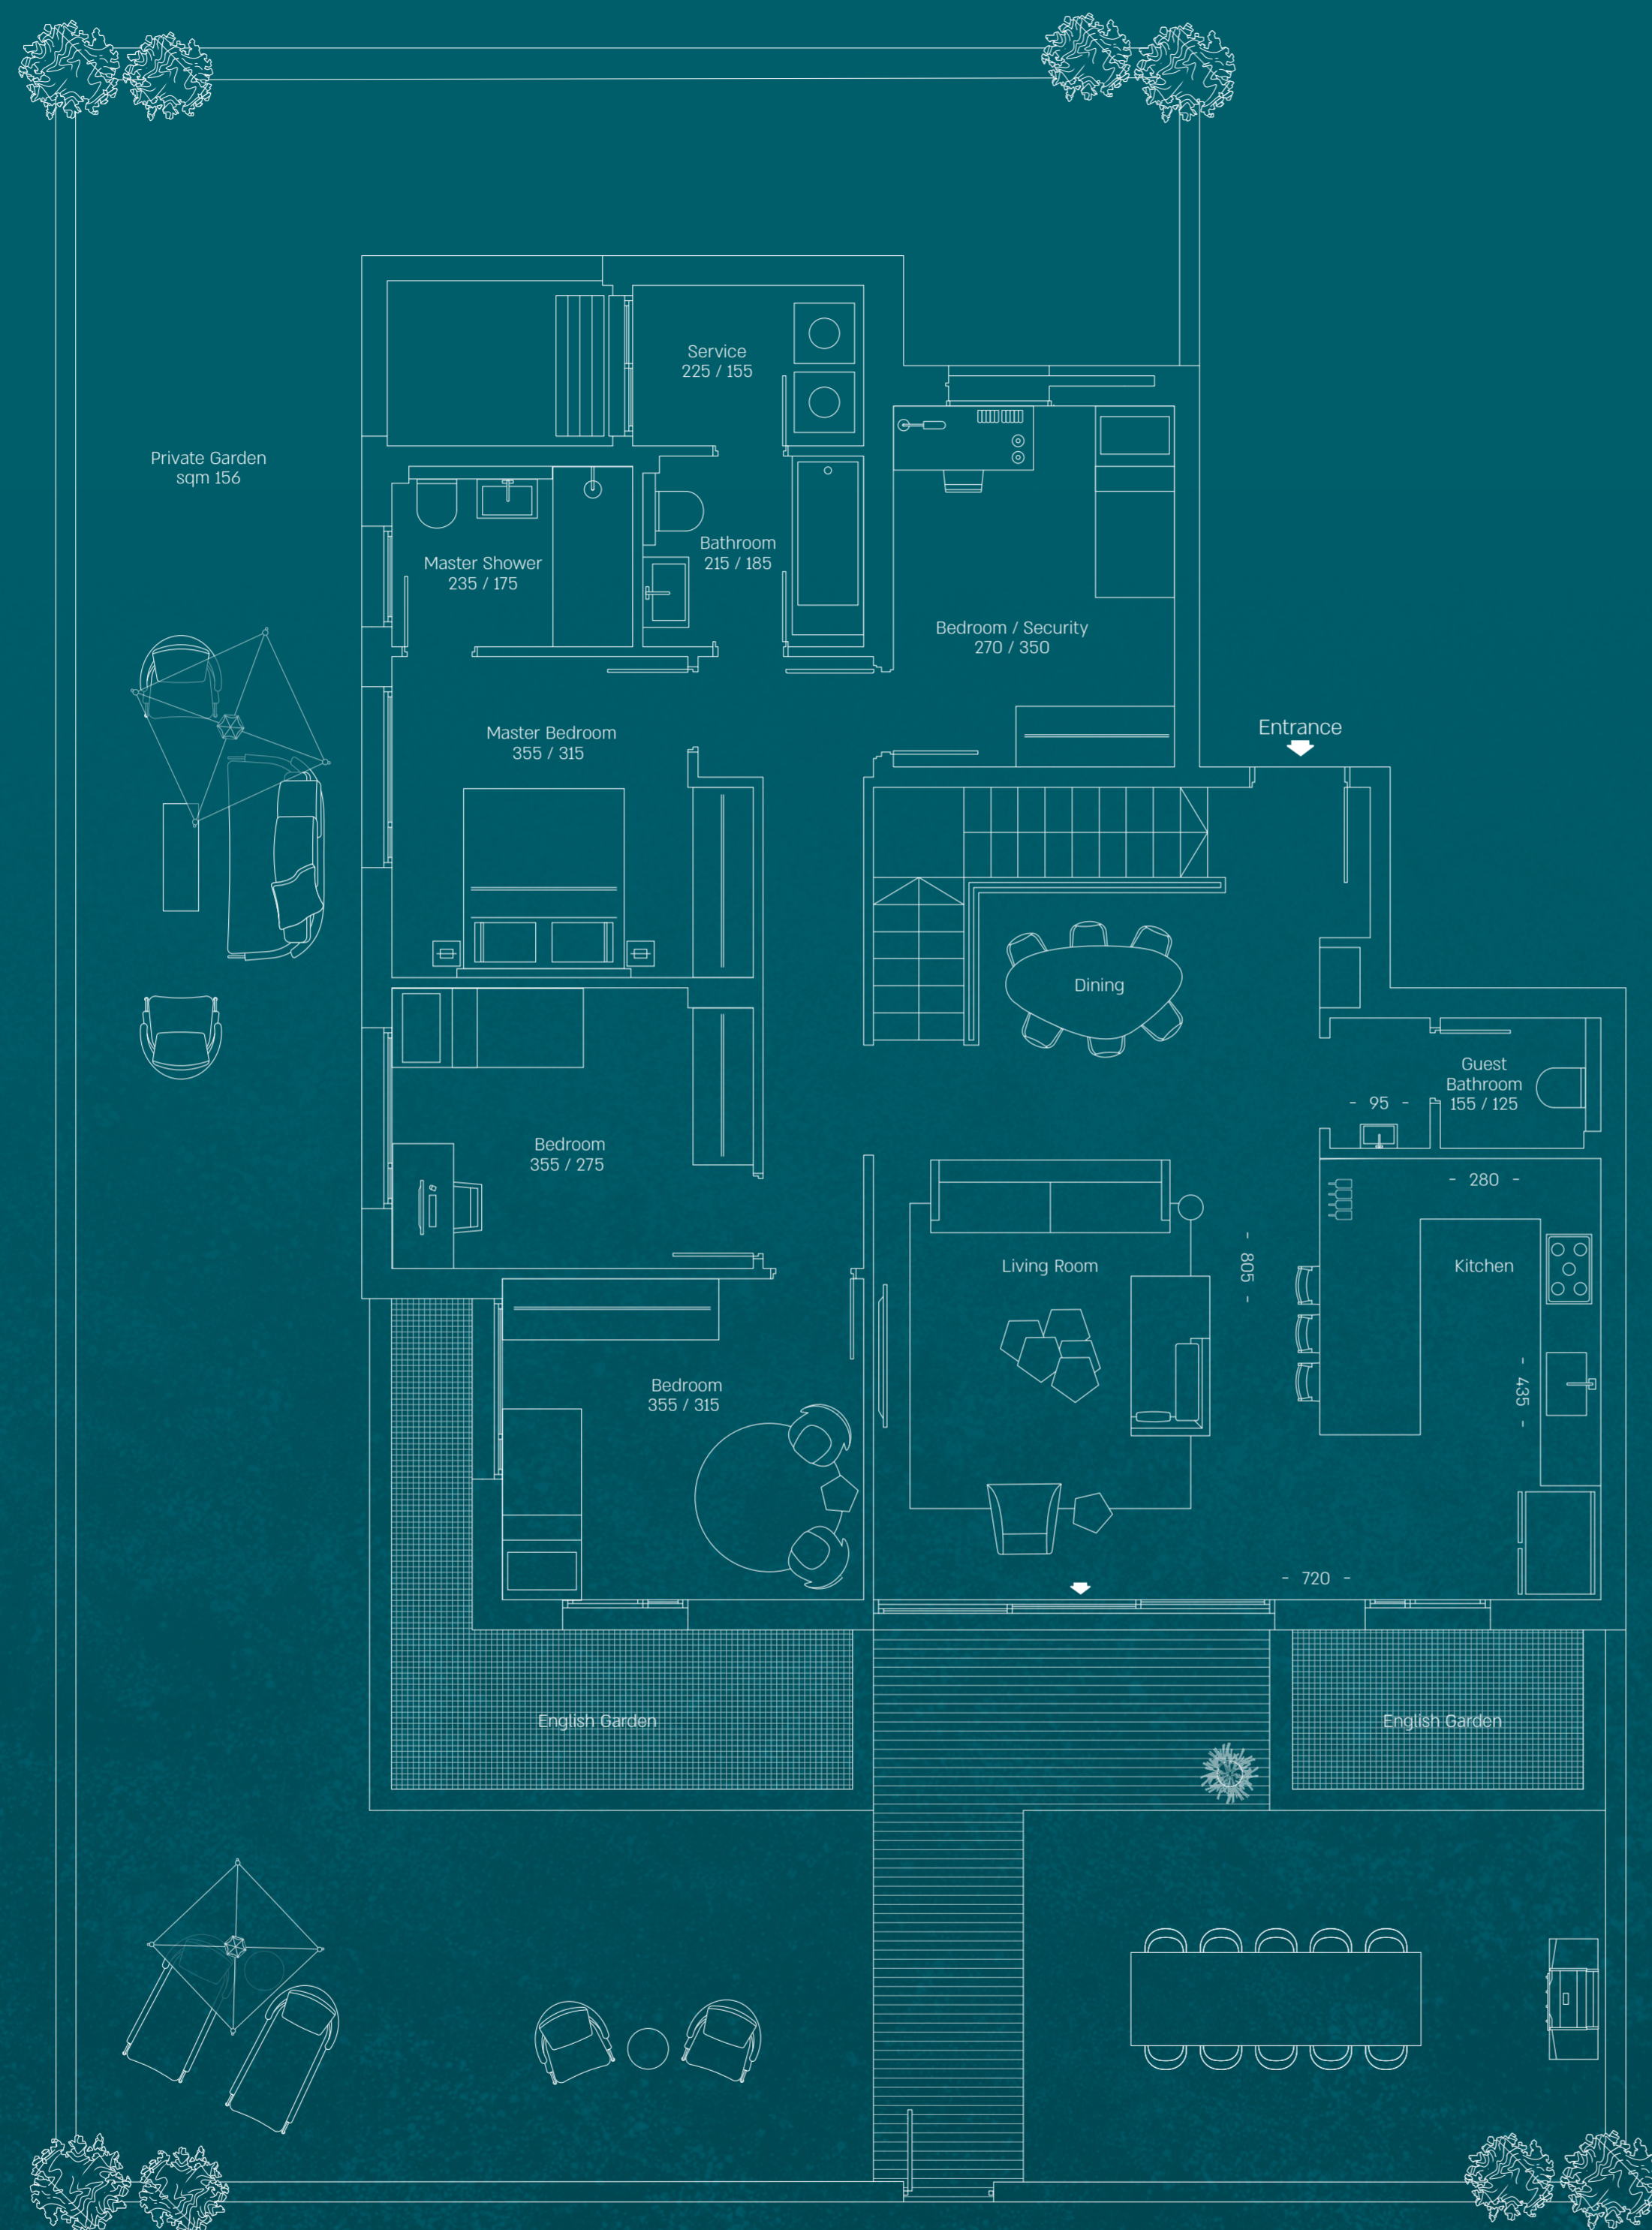

Floor: Ground

Building 5

4 Bedrooms Duplex Villa Garden + Basement

133 sqm + 156 sqm Garden + 82 sqm Basement

Floors: Basement, Ground

Position Plan

Floor Plan

Floor: Basement

Building 5

4 Bedrooms Duplex Villa Garden + Basement

133 sqm + 156 sqm Garden + 82 sqm Basement

Floors: Basement, Ground

Position Plan

Floor Plan